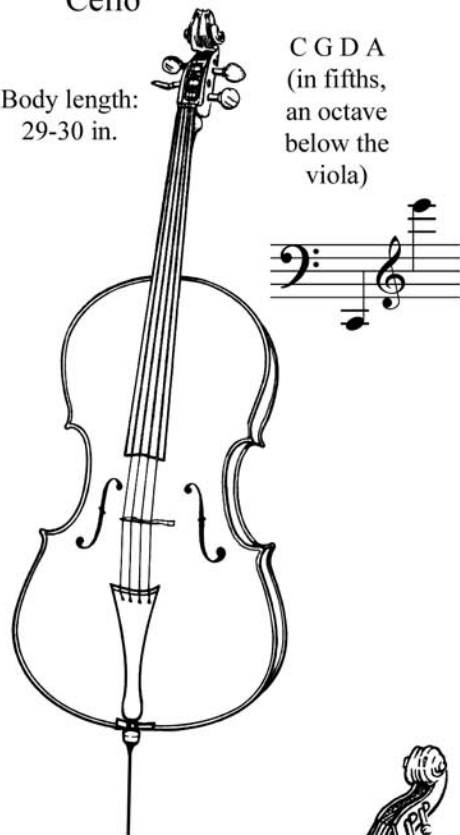

## Violin

G D A E  
(in fifths)  
Body length:  
approx. 14 in.

## Viola

C G D A  
(in fifths)  
Body length:  
15-17 1/4 in.

## Cello

Body length:  
29-30 in.

C G D A  
(in fifths,  
an octave  
below the  
viola)